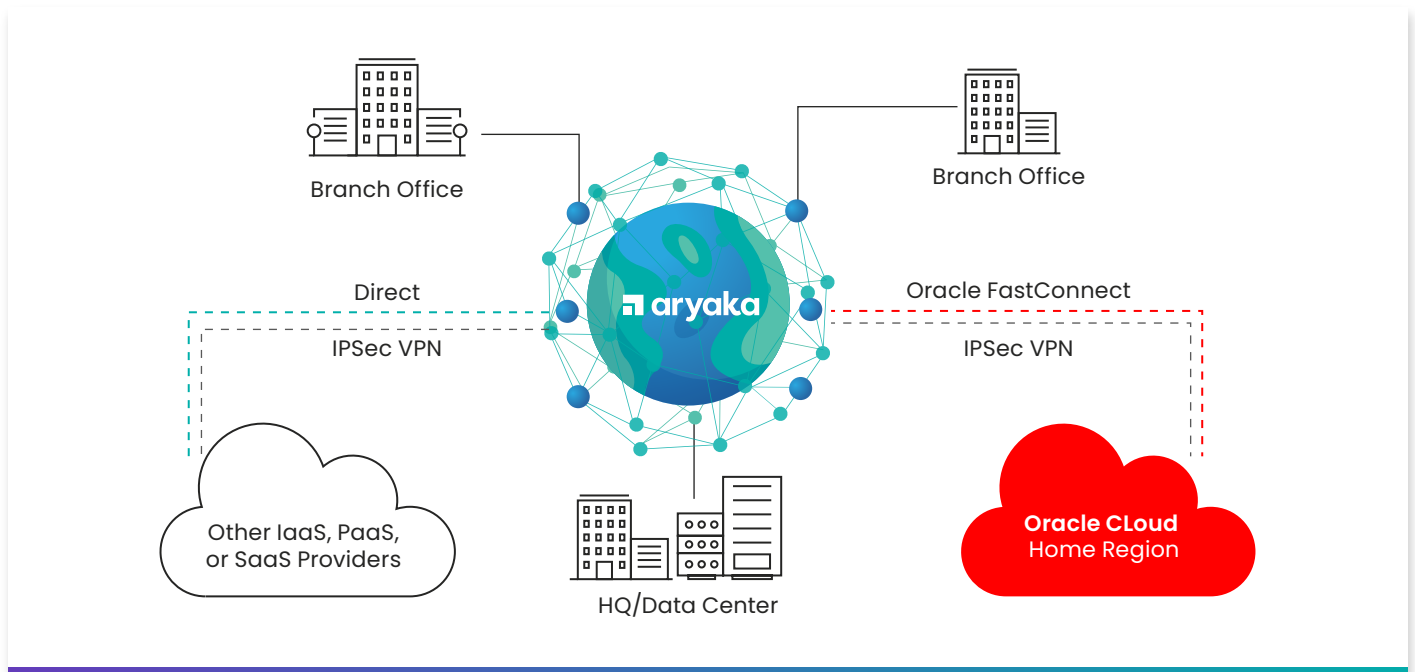

SD-WAN for Oracle Cloud

Improve Multi-Cloud Connectivity and Performance

Solution Brief

As enterprises migrate to the cloud, users at headquarters, branch offices, and remote locations are increasingly accessing a multitude of services across IaaS, PaaS, and SaaS platforms. However, connecting to the cloud, especially across large geographical distances with MPLS or an Internet-based connection can be complicated, frustrating, and unproductive.

No matter your method of connectivity, Aryaka’s SmartCONNECT SD-WAN as a Service can provide up to 8x faster performance from anywhere in the world.

Aryaka’s SmartCONNECT SD-WAN as a Service is a fully managed service, and a single solution for application performance and global multi-cloud connectivity. It deploys in hours, and offers reliable and stable performance for Oracle’s cloud services. Global enterprises benefit from direct network access to cloud data and applications from any region in the world using Aryaka’s 30 Points of Presence (POPs), reaching 95% of the world’s business users. Aryaka’s solution delivers up to **8 times faster application performance** compared to existing network options, providing **access to business-critical applications in 30 milliseconds or less**.

SD-WAN for Oracle Cloud Improve Multi-Cloud Connectivity and Performance

Aryaka offers you the choice of how to connect your sites to Oracle Cloud Infrastructure. You have the option of using FastConnect for direct access or using IPsec VPN. No matter the choice, this is completely handled by Aryaka as part of its fully managed SD-WAN as a Service. Aryaka can help your enterprise easily connect your users in the following ways: