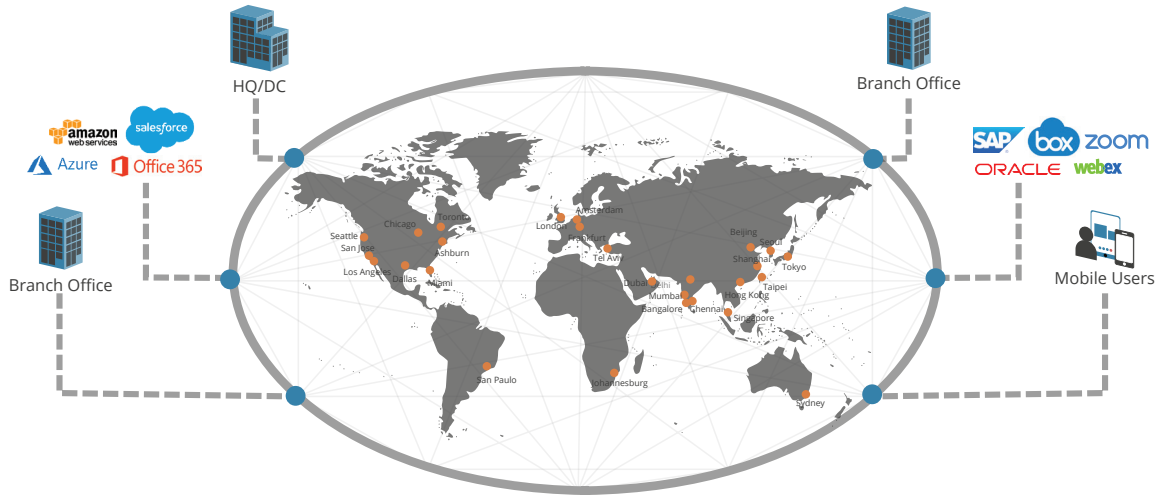

800+ CUSTOMERS

Aryaka Global SD-WAN

“Aryaka’s biggest strength is they own the network where the biggest source of application performance challenges lie. They are ideal for companies with a global presence.”

Jack Young | Partner, Deutsche Telekom Capital Partners

AWARDS

LEARN MORE | sales@aryaka.com | +1.877.727.9252

About Aryaka Networks

Aryaka is transforming how global enterprises connect sites and users worldwide, and use mission-critical applications to support modern business execution demands. Aryaka’s Global SD-WAN combines a purpose-built private network, SD-WAN, optimization and acceleration techniques, connectivity to cloud platforms, and network visibility in a single solution that is delivered as a service.