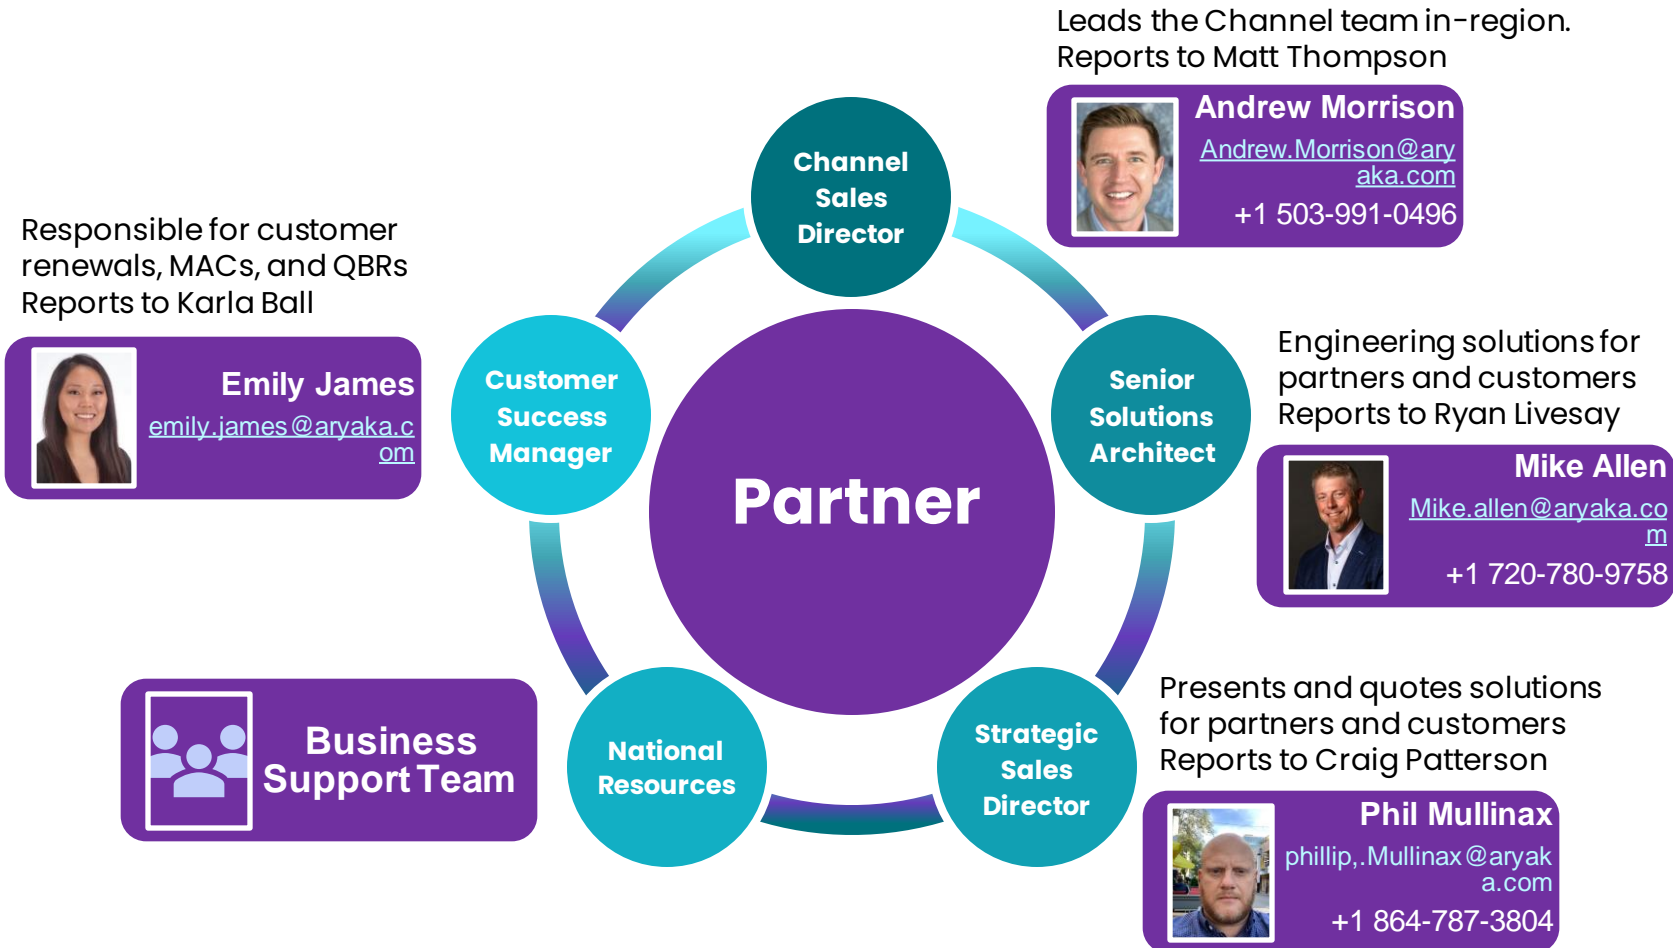

Pacific Northwest Channel Support Team

Partner Portal

<https://aryakanetworks.force.com/partnercommunity/s/>

Partner LMS (online training)

<https://aryaka.talentlms.com/index>

Matt Thompson

Matt.thompson@aryaka.com