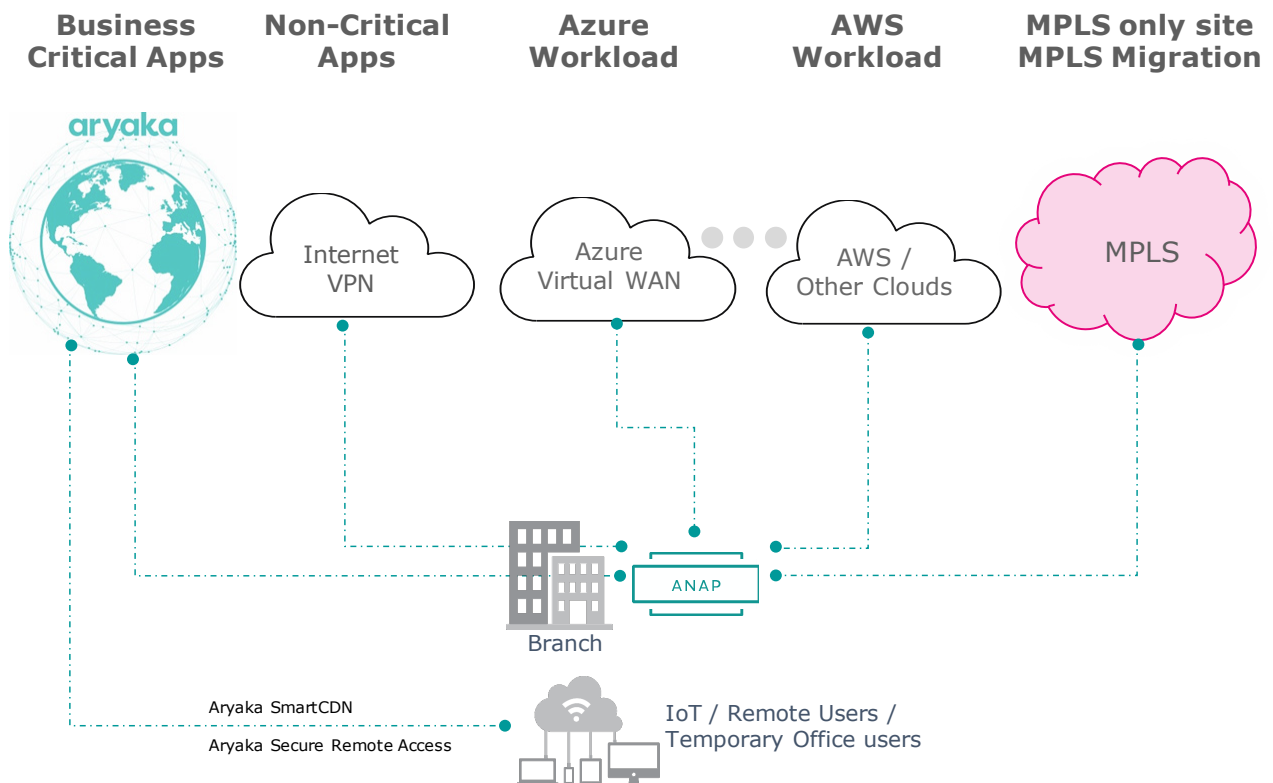

Value Proposition

T-Systems Smart SD-WAN, powered by Aryaka, brings an innovative architecture and a world-class team that delivers a best-in-class application experience as a managed service, enabling agility, simplicity, and an unparalleled level of user experience by consuming the WAN-as-a-service. Our optimized global network, based on Aryaka's Cloud-First SD-WAN and augmented by T-Systems MPLS network, offers connectivity, application acceleration, security, cloud networking, and insights for the best application performance that translates to tangible business outcomes.

Flexible and Best of Breed Path Diversity

Top 3 Use Cases: MPLS Migration & Expansion and Azure

Remote & Mobile User Productivity

**Aryaka
SmartCDN**

Dynamic IP App Acceleration for Global Enterprises for faster Remote VPN connectivity and RDP performance, and real-time, lag-free Voice and Video

**Aryaka SmartSecure
Secure Remote Access**

Remote worker connectivity and acceleration by consolidating global VPN concentrators - no new hardware or software required - to access consistently fast data, voice and video from anywhere in the world