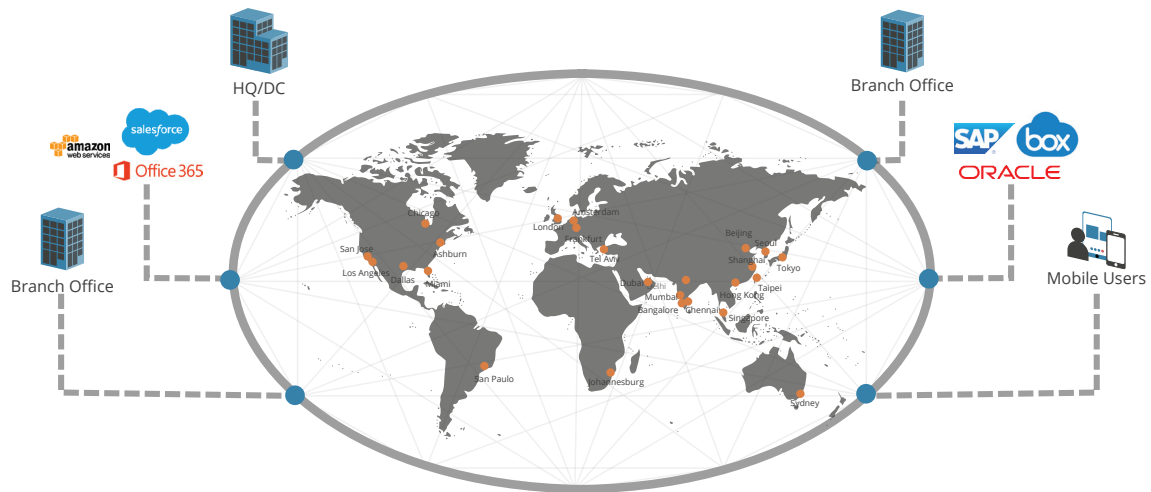

Aryaka® SmartCONNECT is a fully managed global SD-WAN that enables enterprises to replace MPLS for fast on-premises and cloud/SaaS application performance to branch offices.

SmartACCESS

Aryaka® SmartACCESS is the first SD-WAN for remote access. The clientless solution significantly improves application performance for remote and mobile users anywhere in the world.

SmartCDN

Aryaka® SmartCDN is a dynamic content delivery solution that helps enterprises deliver web and IP applications faster to global users.

600+ CUSTOMERS

Aryaka Global SD-WAN

“Aryaka’s biggest strength is they own the network where the biggest source of application performance challenges lie. They are ideal for companies with a global presence.”